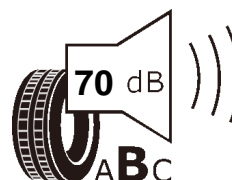

Product information sheet

Delegated Regulation (EU) 2020/740

Supplier name or trademark		GT RADIAL	
Commercial name or trade designation		KargoMax ST-6000	
Tyre type identifier	Tyre class	AK030	C2
Tyre size designation		155/70R12C	
Speed category symbol		N	
Load-capacity index (for single mounting)		104	
Load-capacity index (for dual mounting)		101	
Fuel efficiency class		C	
Wet grip class		C	
External rolling noise class	External rolling noise value	B	70 dB
Tyre for use in severe snow conditions		NO	
Load-capacity index for Additional Service Description (for single mounting)		-	
Load-capacity index for Additional Service Description (for dual mounting)		-	
Speed category symbol (for Additional Service Description)		-	
Date of start of production		17/16	
Date of end of production		-	
Supplier's address	Public Contact, Giti Tire Deutschland GmbH Hollerithallee 18a 30419 Hannover Germany		
Additional information	info in english		
EPREL number	898422		
EPREL URL	https://eprel.ec.europa.eu/qr/898422		

KargoMax ST-6000

155/70R12C

104/101N

ENERG

GT RADIAL

AK030

155/70R12C 104/101 N

C2

2020/740