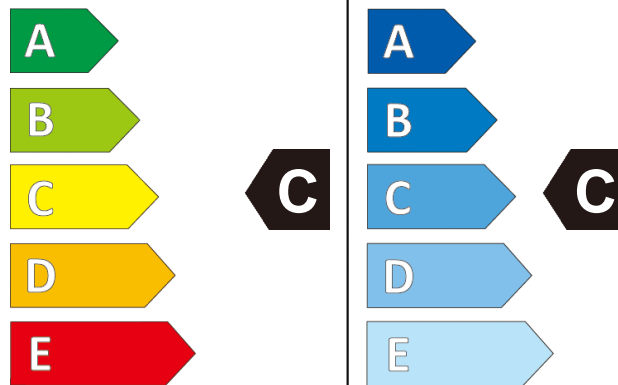

Product information sheet

Delegated Regulation (EU) 2020/740

Supplier name or trademark		GT RADIAL	
Commercial name or trade designation		KargoMax ST-6000	
Tyre type identifier	Tyre class	AK030	C2
Tyre size designation		155/70R12C	
Speed category symbol		N	
Load-capacity index (for single mounting)		104	
Load-capacity index (for dual mounting)		101	
Fuel efficiency class		C	
Wet grip class		C	
External rolling noise class	External rolling noise value	B	70 dB
Tyre for use in severe snow conditions		NO	
Load-capacity index for Additional Service Description (for single mounting)		-	
Load-capacity index for Additional Service Description (for dual mounting)		-	
Speed category symbol (for Additional Service Description)		-	
Date of start of production		17/16	
Date of end of production		-	
Supplier's address	Public Contact, Giti Tire Deutschland GmbH Hollerithallee 18a 30419 Hannover Germany		
Additional information	info in english		
EPREL number	898422		
EPREL URL	https://eprel.ec.europa.eu/qr/898422		

KargoMax ST-6000

155/70R12C

104/101N

ENERG

GT RADIAL

AK030

155/70R12C 104/101 N

C2

2020/740