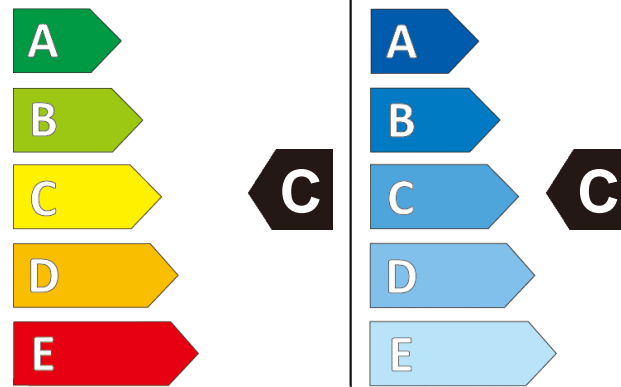

Product information sheet

Delegated Regulation (EU) 2020/740

Supplier name or trademark		GT RADIAL	
Commercial name or trade designation		KargoMax ST-6000	
Tyre type identifier	Tyre class	AK022	C2
Tyre size designation		225/75R16C	
Speed category symbol		N	
Load-capacity index (for single mounting)		121	
Load-capacity index (for dual mounting)		120	
Fuel efficiency class		C	
Wet grip class		C	
External rolling noise class	External rolling noise value	B	71 dB
Tyre for use in severe snow conditions		NO	
Load-capacity index for Additional Service Description (for single mounting)		-	
Load-capacity index for Additional Service Description (for dual mounting)		-	
Speed category symbol (for Additional Service Description)		-	
Date of start of production		02/13	
Date of end of production		-	
Supplier's address	Public Contact, Giti Tire Deutschland GmbH Hollerithallee 18a 30419 Hannover Germany		
Additional information	info in english		
EPREL number	898418		
EPREL URL	https://eprel.ec.europa.eu/qr/898418		

KargoMax ST-6000

225/75R16C

121/120N

ENERG

GT RADIAL

AK022

225/75R16C 121/120 N

C2

2020/740