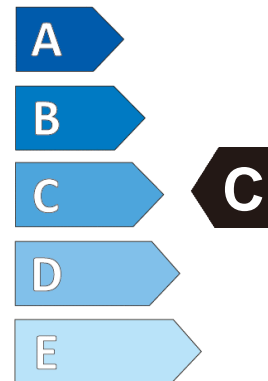

Product information sheet

Delegated Regulation (EU) 2020/740

Supplier name or trademark		GT RADIAL	
Commercial name or trade designation		MAXMILER WT2 CARGO	
Tyre type identifier	Tyre class	A3383	C2
Tyre size designation		205/65R15C	
Speed category symbol		T	
Load-capacity index (for single mounting)		102	
Load-capacity index (for dual mounting)		100	
Fuel efficiency class		D	
Wet grip class		C	
External rolling noise class	External rolling noise value	B	71 dB
Tyre for use in severe snow conditions		YES	
Load-capacity index for Additional Service Description (for single mounting)		-	
Load-capacity index for Additional Service Description (for dual mounting)		-	
Speed category symbol (for Additional Service Description)		-	
Date of start of production		17/17	
Date of end of production		-	
Supplier's address		Public Contact, Giti Tire Deutschland GmbH Hollerithallee 18a 30419 Hannover Germany	
Additional information		info in english	
EPREL number		898217	
EPREL URL		https://eprel.ec.europa.eu/qr/898217	

MAXMILER WT2 CARGO

205/65R15C

102/100T

ENERG

GT RADIAL

A3383

205/65R15C 102/100 T

C2

2020/740