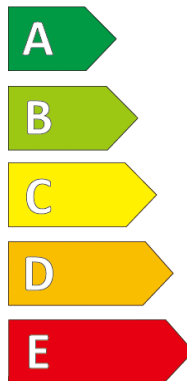

Product information sheet

Delegated Regulation (EU) 2020/740

Supplier name or trademark		GT RADIAL	
Commercial name or trade designation		MAXMILER WT2 CARGO	
Tyre type identifier	Tyre class	A3383	C2
Tyre size designation		205/65R15C	
Speed category symbol		T	
Load-capacity index (for single mounting)		102	
Load-capacity index (for dual mounting)		100	
Fuel efficiency class		D	
Wet grip class		C	
External rolling noise class	External rolling noise value	B	71 dB
Tyre for use in severe snow conditions		YES	
Load-capacity index for Additional Service Description (for single mounting)		-	
Load-capacity index for Additional Service Description (for dual mounting)		-	
Speed category symbol (for Additional Service Description)		-	
Date of start of production		17/17	
Date of end of production		-	
Supplier's address		Public Contact, Giti Tire Deutschland GmbH Hollerithallee 18a 30419 Hannover Germany	
Additional information		info in english	
EPREL number		898217	
EPREL URL		https://eprel.ec.europa.eu/qr/898217	

MAXMILER WT2 CARGO

205/65R15C

102/100T

ENERG

GT RADIAL

A3383

205/65R15C 102/100 T

C2

2020/740