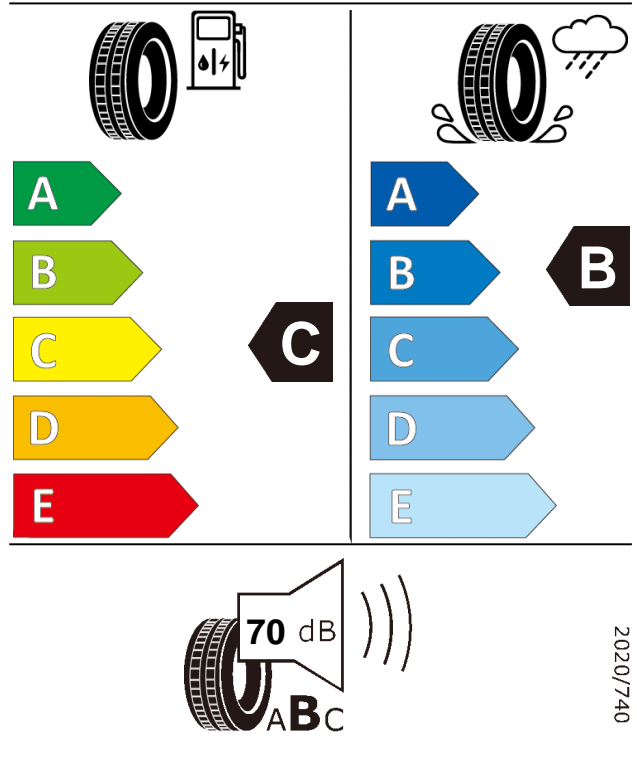

## Product information sheet

Delegated Regulation (EU) 2020/740

Supplier name or trademark		GT RADIAL	
Commercial name or trade designation		CHAMPIRO FE1	
Tyre type identifier	Tyre class	A1969	C1
Tyre size designation		205/65R15	
Speed category symbol		V	
Load-capacity index		94	
Fuel efficiency class		C	
Wet grip class		B	
External rolling noise class	External rolling noise value	B	70 dB
Tyre for use in severe snow conditions		NO	
Ice tyre		NO	
Load version		SL	
Date of start of production		46/14	
Date of end of production		-	
Supplier's address	Public Contact, Giti Tire Deutschland GmbH Hollerithallee 18a 30419 Hannover Germany		
Additional information	info in english		
EPREL number	898019		
EPREL URL	<a href="https://eprel.ec.europa.eu/qr/898019">https://eprel.ec.europa.eu/qr/898019</a>		

# ENERG

GT RADIAL

A1969

205/65R15 94 V

C1

2020/740