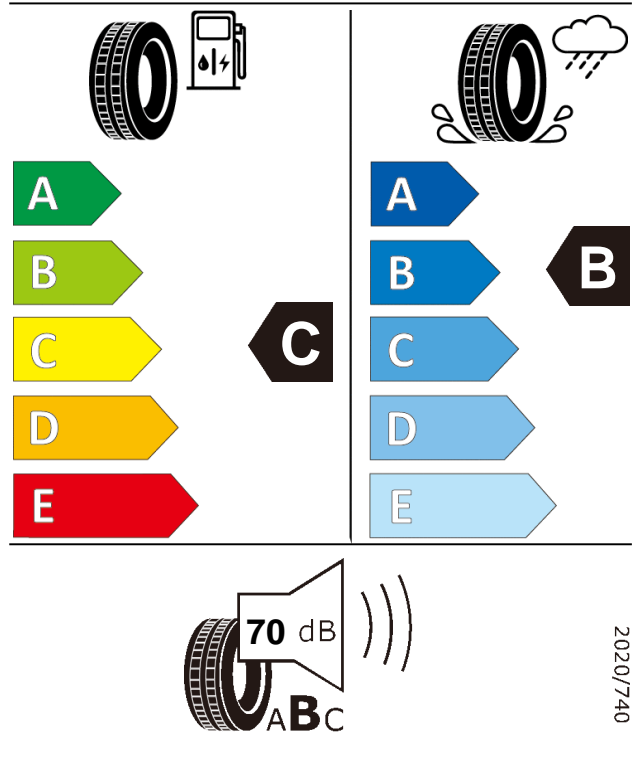

Product information sheet

Delegated Regulation (EU) 2020/740

Supplier name or trademark		GT RADIAL	
Commercial name or trade designation		CHAMPIRO FE1	
Tyre type identifier	Tyre class	A1967	C1
Tyre size designation		205/60R15	
Speed category symbol		V	
Load-capacity index		91	
Fuel efficiency class		C	
Wet grip class		B	
External rolling noise class	External rolling noise value	B	70 dB
Tyre for use in severe snow conditions		NO	
Ice tyre		NO	
Load version		SL	
Date of start of production		45/14	
Date of end of production		-	
Supplier's address	Public Contact, Giti Tire Deutschland GmbH Hollerithallee 18a 30419 Hannover Germany		
Additional information	info in english		
EPREL number	898017		
EPREL URL	https://eprel.ec.europa.eu/qr/898017		

CHAMPIRO FE1

205/60R15

91V

ENERG

GT RADIAL

A1967

205/60R15 91 V

C1

2020/740